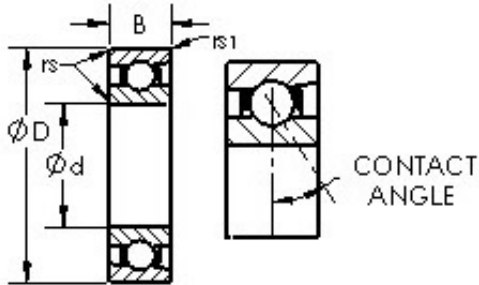

**AST 71820AC angular contact ball bearings**

Bearing No. 71820AC

Size	100x125x13 mm
Bore Diameter	100 mm
Outer Diameter	125 mm
Width	13 mm
Bearing Type	25 deg contact angle
Bore Dia (d)	100.0000
Outer Dia (D)	125.0000
Width (B)	13.0000
Radius (min) (rs)	1.000
Dynamic Load Rating (Cr)	21,200
Static Load Rating (Cor)	34,900
Max Speed (Grease) (X1000 RPM)	8
Max Speed (Oil) (X1000 RPM)	13
Radius (min) (rs1)	0.300
Material	52100 Chrome steel (or equivalent)

71820AC Bearing 2D drawings and 3D CAD models